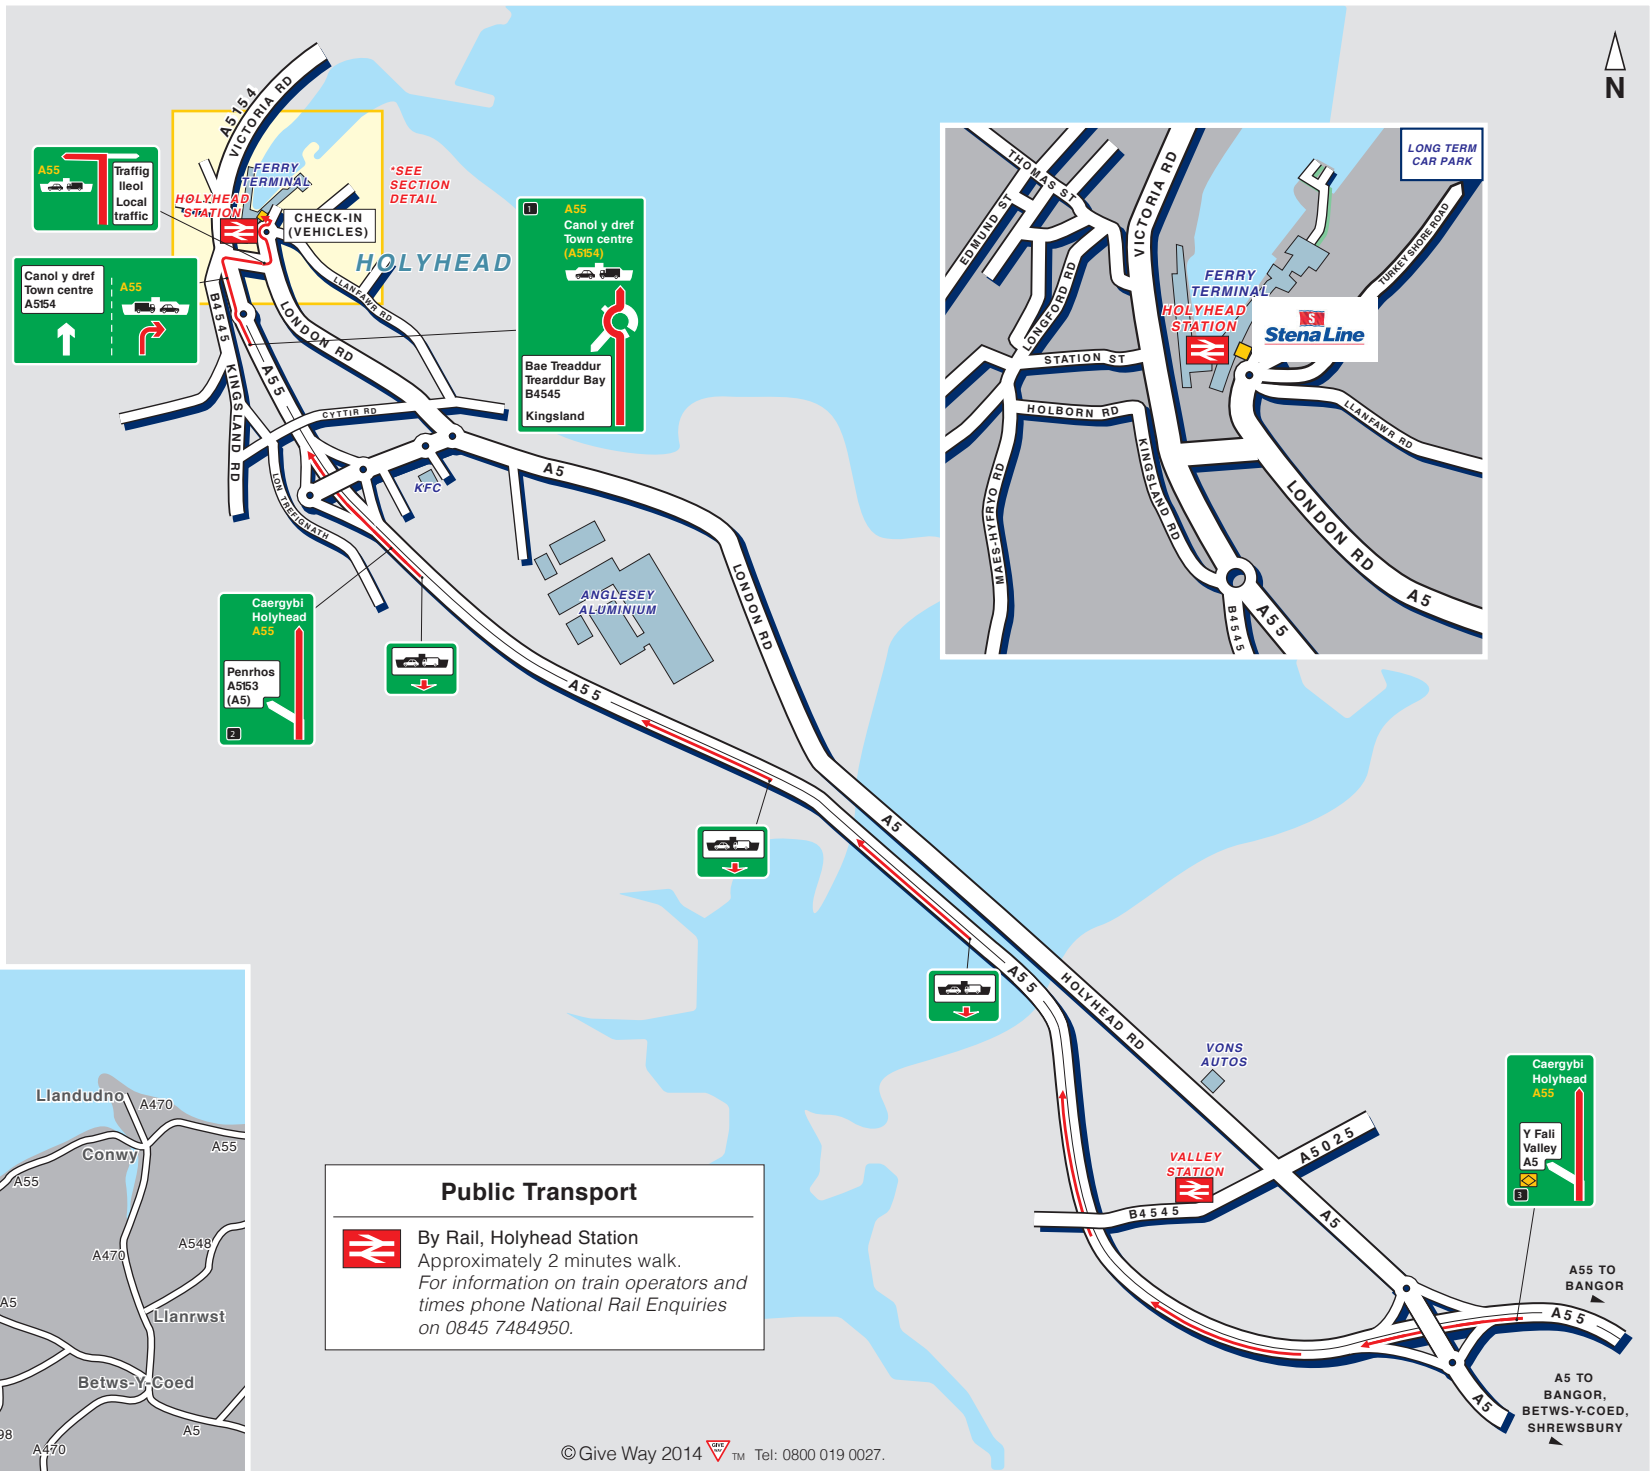

Port of Holyhead
Holyhead
Isle of Anglesey LL65 1DQ
(Sat. Nav. co-ordinates:
Lat 53.30765 Long -4.63124)

Ferrycheck:

For the latest sailing updates before leaving for the port visit:
www.steneline.co.uk/ferrycheck or call 08705 755 755 (UK) and www.steneline.ie/ferrycheck or call 01 907 53 00 (ROI)

Reservations:

If you need to amend your booking visit:
www.steneline.co.uk/mybooking or call 03432 081 801 (UK) and www.steneline.ie/mybooking or call 01 907 55 55 (ROI)

A55
Traffig lleol Local traffic

A55
Canol y dref Town centre A5154

A55
Canol y dref Town centre (A5154)

A55
Bae Treaddur Trearddur Bay B4545 Kingsland

A55
Caergybi Holyhead A55

A55
Penrhos A5153 (A5)

A55
Y Fali Valley A5